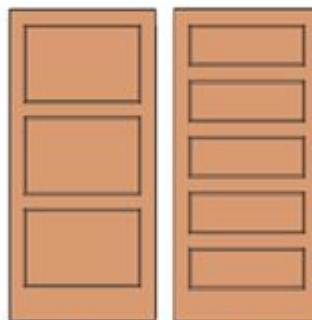

Interior Door Collection

Quality Craftsmanship from T.M.Cobb

JamesHardware.com
Email: jamesmilldept@yahoo.com

Interior Fir Doors

Flat Panel Collection

Flat Panel Interior Doors create that authentic look of years passed while fitting the contemporary design of today. Also available with Shaker Square Stops. All with Douglas Fir flat panels.

F-30

F-55