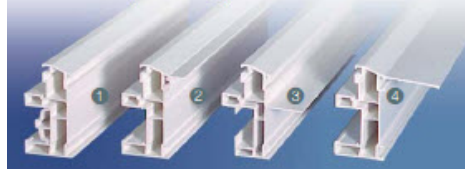

Grids
Your Deluxe™ windows will look extraordinary with the simple addition of sculptured or flat grids. These grids are placed inside the dual-glazed insulated glass units, so cleaning your windows is a breeze.

COLORS
Choose from White or Almond. Painted exterior colors available.

White Almond Actual colors may vary slightly.

Frames

CHOOSE FROM FOUR TYPES

- 1 Block Frame**
For replacement windows.
- 2 Block Frame with Sloped Sill**
Used to replace old wood sash windows with a sloped sill.
- 3 Nail-on Frame**
For new construction.
- 4 Retrofit Frame**
Used when replacing old aluminum or steel frame windows, eliminating the need to break out stucco.