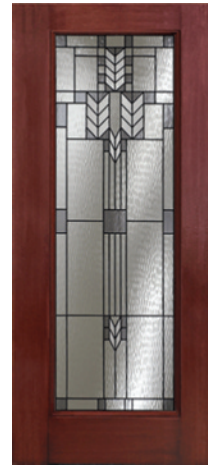

MAHOGANY SERIES

Onelite Series:
Mahogany Flush Glazed
3/4 Lite w/ 9 Lite SDL bars

Brentwood

Spring

Solstice

Metropolis

Kensington

Castile

Camelia

Aberdeen

Eyebrow

Fontainebleau

Oval

Priscilla

4 panel