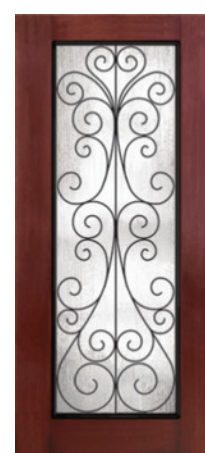

MAHOGANY SERIES

Onelite Series:
Mahogany Flush Glazed
3/4 Lite w/ 9 Lite SDL bars

Brentwood

Spring

Solstice

Metropolis

Kensington

Castile

Camelia

Aberdeen

Eyebrow

Fontainebleau

Oval

Priscilla

4 panel