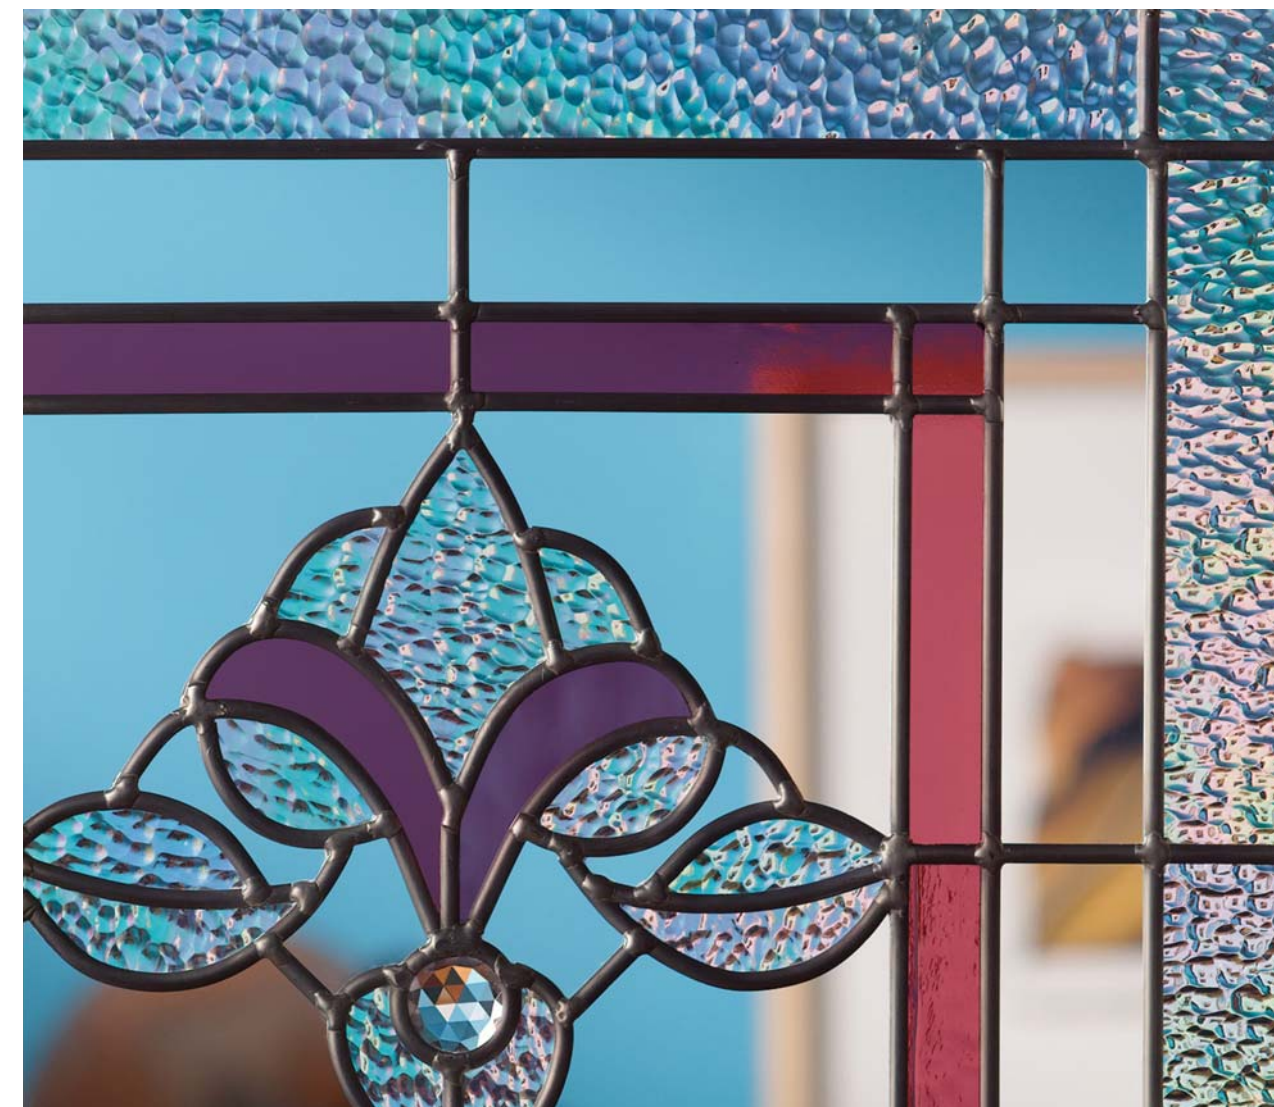

enhancements

PERSONALIZE
YOUR
SUPERIOR
WINDOWS
& DOORS