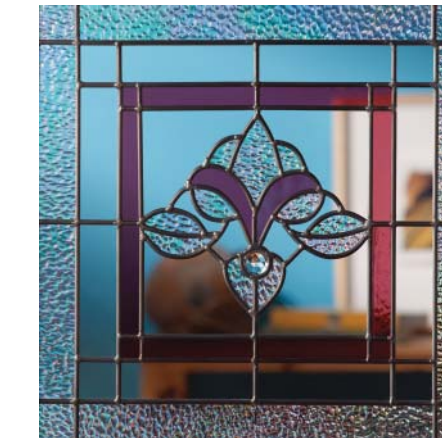

v-groove glass

As the sun moves across the sky, v-groove will refract light into your home with a radiant spectrum of ever-changing colors and patterns. This dramatic effect lends a sparkle to any room, and keeps your view virtually unobstructed. When your windows and doors are combined with any of these elegant shapes or patterns, your home will brighten even a dull day.

Portrait **D**

Excelsior **D**

Diamond Marginal **W D**

Diamond Colonial **W D**

Double Crescent **W D**

Double House **W D**

Vinyl French Door with Starlight Pattern

leaded glass

DELUXE PATTERNS

Double House

Diamond

Florentine Deluxe (Available in 3 colors. Shown: Mauve)

STANDARD PATTERNS

Marginal

Floating Diamond

Cluster

DELUXE MATERIALS

Double House
A. CLEAR GLASS BACKGROUND
B. 3" x 3" CLEAR BEVELED DIAMONDS

Diamond
A. 6" x 9" CLEAR BEVELED DIAMONDS

***Florentine Standard**
Clear Glass with Iridescent Florentine pattern & Inside Margin.
Florentine Deluxe
A. CLEAR BACKGROUND
B. CLEAR MARGIN
C. IRIDESCENT BORDER
D. 1" INSIDE MARGIN