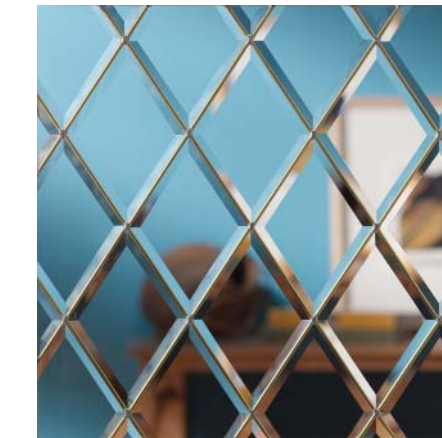

v-groove glass

As the sun moves across the sky, v-groove will refract light into your home with a radiant spectrum of ever-changing colors and patterns. This dramatic effect lends a sparkle to any room, and keeps your view virtually unobstructed. When your windows and doors are combined with any of these elegant shapes or patterns, your home will brighten even a dull day.

STANDARD SIZES

PROFILES

DETERMINING GRID ALIGNMENT

Measurement is from the edge of glass to center of grid. On uneven sightline windows, dimension applies to vent glass on horizontal sliders and fixed glass on single & double hungs.

AVAILABLE PATTERNS All design proportions may change relative to window size and shape.

For other geometric shapes, and for minimum and maximum glass sizes contact our factory for quotes.

leaded glass

Nothing makes an artistic statement like the brilliantly leaded glass options from Superior. Available in brass or lead caming, Superior's artisans have developed a series of exquisite patterns that will liven any space, while showering your room in color and style.

DELUXE PATTERNS

Diamond

STANDARD PATTERNS

DELUXE MATERIALS

Optional Color Choices:
1. Mauve
2. Amber
3. Light Blue
E. 1 1/4" Jewel (Standard)
F. INSET DESIGN (Color will be the same as D.)

STANDARD MATERIALS

... Ask Your Superior Representative about specific guidelines when ordering these Decorative Glass Panes ...

*Note: Size of center shapes on Cluster, Floating Diamond and Florentine are constant regardless of window size and proportion