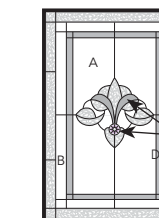

AVAILABLE PATTERNS All design proportions may change relative to window size and shape.

Colonial **W D**

Cathedral **D**

Contour **W D**

Diamonds **W D**

Marginal **W D**

Starlight **D**

For other geometric shapes, and for minimum and maximum glass sizes contact our factory for quotes.

DELUXE MATERIALS

Double House
A. CLEAR GLASS BACKGROUND
B. 3" x 3" CLEAR BEVELED DIAMONDS

Diamond
A. 6" x 9" CLEAR BEVELED DIAMONDS

***Florentine Standard**
Clear Glass with Iridescent Florentine pattern & Inside Margin.
Florentine Deluxe
A. CLEAR BACKGROUND
B. CLEAR MARGIN
C. IRIDESCENT BORDER
D. 1" INSIDE MARGIN