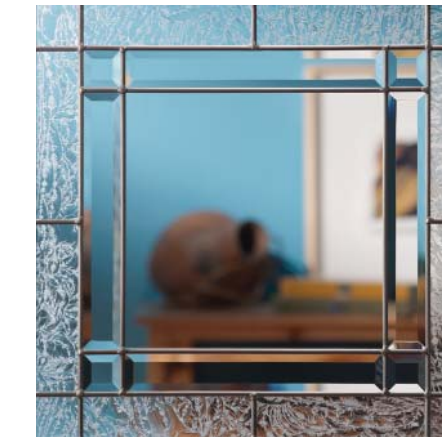

DELUXE PATTERNS

Double House

Diamond

Florentine Deluxe (Available in 3 colors. Shown: Mauve)

STANDARD PATTERNS

Marginal

Floating Diamond

Cluster