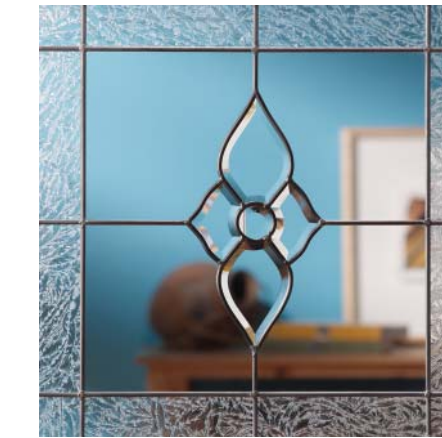

v-groove glass

As the sun moves across the sky, v-groove will refract light into your home with a radiant spectrum of ever-changing colors and patterns. This dramatic effect lends a sparkle to any room, and keeps your view virtually unobstructed. When your windows and doors are combined with any of these elegant shapes or patterns, your home will brighten even a dull day.

DELUXE PATTERNS

Double House

Diamond

Florentine Deluxe (Available in 3 colors. Shown: Mauve)

STANDARD PATTERNS

Marginal

Floating Diamond

Cluster

DELUXE MATERIALS

Double House
A. CLEAR GLASS BACKGROUND
B. 3" x 3" CLEAR BEVELED DIAMONDS

Diamond
A. 6" x 9" CLEAR BEVELED DIAMONDS

***Florentine Standard**
Clear Glass with Iridescent Florentine pattern & Inside Margin.
Florentine Deluxe
A. CLEAR BACKGROUND
B. CLEAR MARGIN
C. IRIDESCENT BORDER
D. 1" INSIDE MARGIN