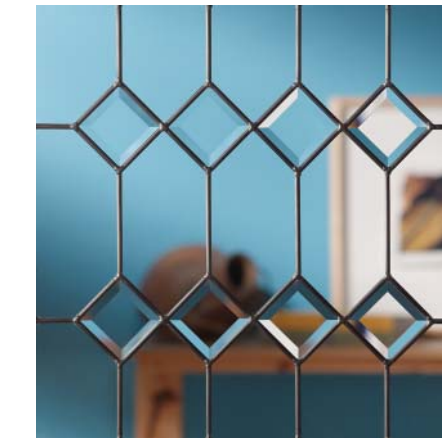

DELUXE PATTERNS

Double House