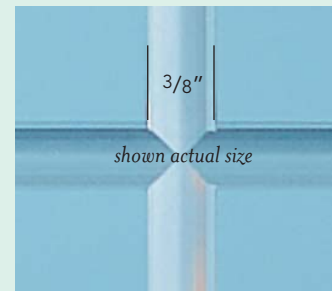

STANDARD SIZES

PROFILES

DETERMINING GRID ALIGNMENT

Measurement is from the edge of glass to center of grid. On uneven sightline windows, dimension applies to vent glass on horizontal sliders and fixed glass on single & double hungs.

AVAILABLE PATTERNS All design proportions may change relative to window size and shape.

Colonial **W D**

Cathedral **D**

Contour **W D**

Diamonds **W D**

Marginal **W D**

Starlight **D**

For other geometric shapes, and for minimum and maximum glass sizes contact our factory for quotes.