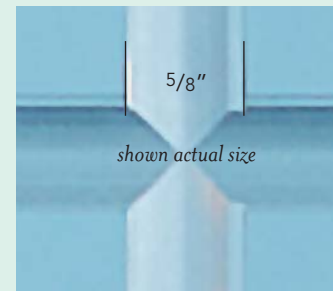

STANDARD SIZES

PROFILES

DETERMINING GRID ALIGNMENT

Measurement is from the edge of glass to center of grid. On uneven sightline windows, dimension applies to vent glass on horizontal sliders and fixed glass on single & double hungs.

AVAILABLE PATTERNS All design proportions may change relative to window size and shape.

Colonial **W D**

Cathedral **D**

Contour **W D**

Diamonds **W D**

Marginal **W D**

Starlight **D**

For other geometric shapes, and for minimum and maximum glass sizes contact our factory for quotes.