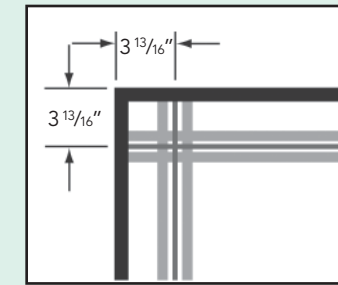

STANDARD SIZES

PROFILES

DETERMINING GRID ALIGNMENT

Measurement is from the edge of glass to center of grid. On uneven sightline windows, dimension applies to vent glass on horizontal sliders and fixed glass on single & double hungs.