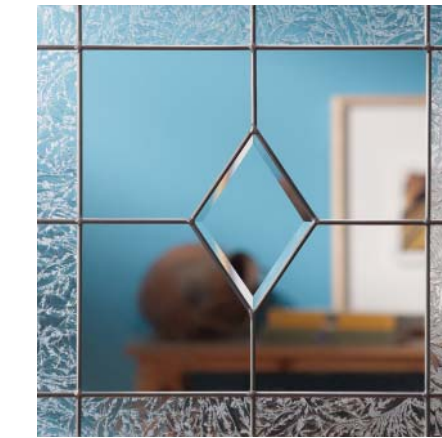

v-groove glass

As the sun moves across the sky, v-groove will refract light into your home with a radiant spectrum of ever-changing colors and patterns. This dramatic effect lends a sparkle to any room, and keeps your view virtually unobstructed. When your windows and doors are combined with any of these elegant shapes or patterns, your home will brighten even a dull day.

DELUXE PATTERNS

Double House

Diamond

Florentine Deluxe (Available in 3 colors. Shown: Mauve)

STANDARD PATTERNS

Marginal

Floating Diamond

Cluster

DELUXE MATERIALS

Double House
A. CLEAR GLASS BACKGROUND
B. 3" x 3" CLEAR BEVELED DIAMONDS

Diamond
A. 6" x 9" CLEAR BEVELED DIAMONDS

***Florentine Standard**
Clear Glass with Iridescent Florentine pattern & Inside Margin.
Florentine Deluxe
A. CLEAR BACKGROUND
B. CLEAR MARGIN
C. IRIDESCENT BORDER
D. 1" INSIDE MARGIN