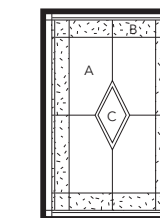

*Floating Diamond
A. CLEAR BACKGROUND
B. CLEAR GLUE CHIP BORDER
C. 6" x 9" CLEAR BEVELED DIAMONDS