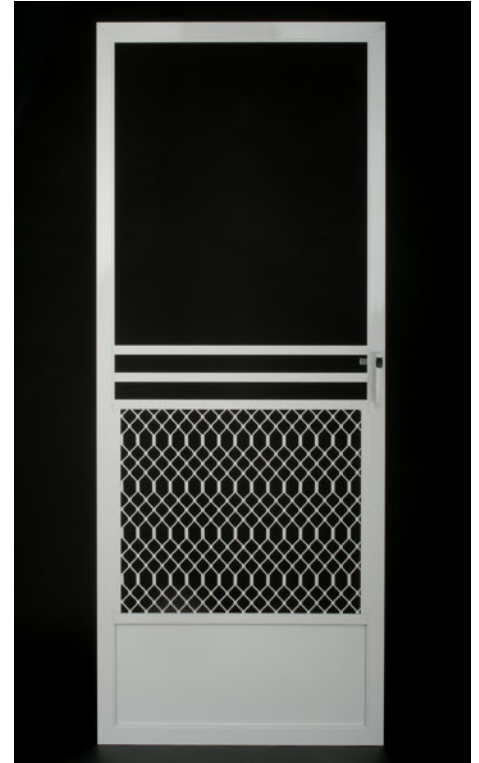

Extruded Aluminum Screen Doors

*In stock (subject to change without notice)

*Athens "Heavy Duty"-AL,B,W

*Centurian "Security"-AL,Z,W

Vanguard "Security"-Z, W

*Brighton-A, AL,Z,W,WB

*Clearview-A,AL,B,W,WB,Z

*Colonade-A,AL, W,WB,Z

Sold at: James Hardware 710 S. Beach Blvd., La Habra CA 90631 562-691-1711

Extruded Aluminum Screen Doors

*In stock (subject to change without notice)

Diamondhead - AL,B,W,Z

Elegante - A,AL,B,W,WB,Z

*Fiesta-A,AL,B,W,WB,Z

Santa Cruz - A,AL,B,W,WB,Z

Santa Cruz(full) - A,AL,B,W,WB,Z

Tuscan-A,AL,B,W,WB,Z

Weave - A,AL,Z,WB,W

El Dorado (3900) - Z

Colonial (3600) W (w/pet door)

Sold at: James Hardware 710 S. Beach Blvd., La Habra CA 90631 562-691-1711

Sold at: James Hardware 710 S. Beach Blvd., La Habra CA 90631 562-691-1711

Extruded Aluminum Screen Doors

*In stock (subject to change without notice)

La Jolla (6300) W

Sonora (6200) - AL

Protecto (4400) - W