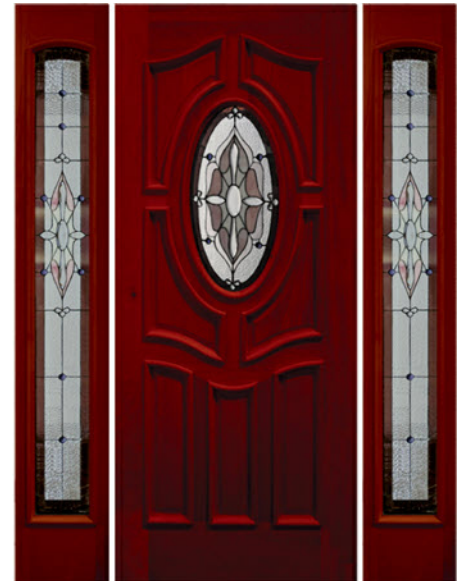

Exterior Doors

Victoria Door Series

DELUX

FLORENCE

GLORIA

GLORIA

Classic Door Series

Rome

Paris

Madrid

London

- **Sizes:** Standard door widths in-stock are 30", 32", 36", and 42".
- Standard door heights in-stock are 80" and 96".
- All custom sizes are available by special order.