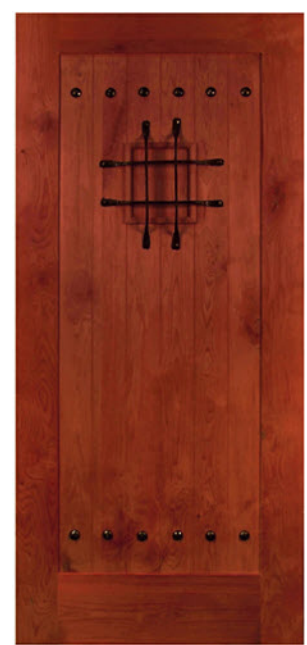

### *Southwest Door Series*

CAREFREE

CAREFREE View

LITCHFIELD

LITCHFIELD View

MARICOPA

MARICOPA View

ORACLE

ORACLE View

- **Sizes:** Standard door widths in-stock are 30", 32", 36", and 42".
- Standard door heights in-stock are 80" and 96".
- All custom sizes are available by special order.