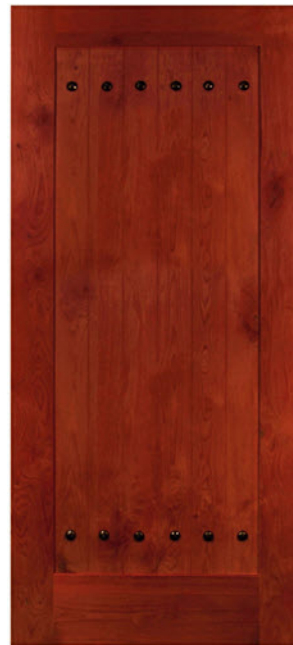

Exterior Doors

Southwest Door Series

ORACLE

- **Sizes:** Standard door widths in-stock are 30", 32", 36", and 42".
- Standard door heights in-stock are 80" and 96".
- All custom sizes are available by special order.